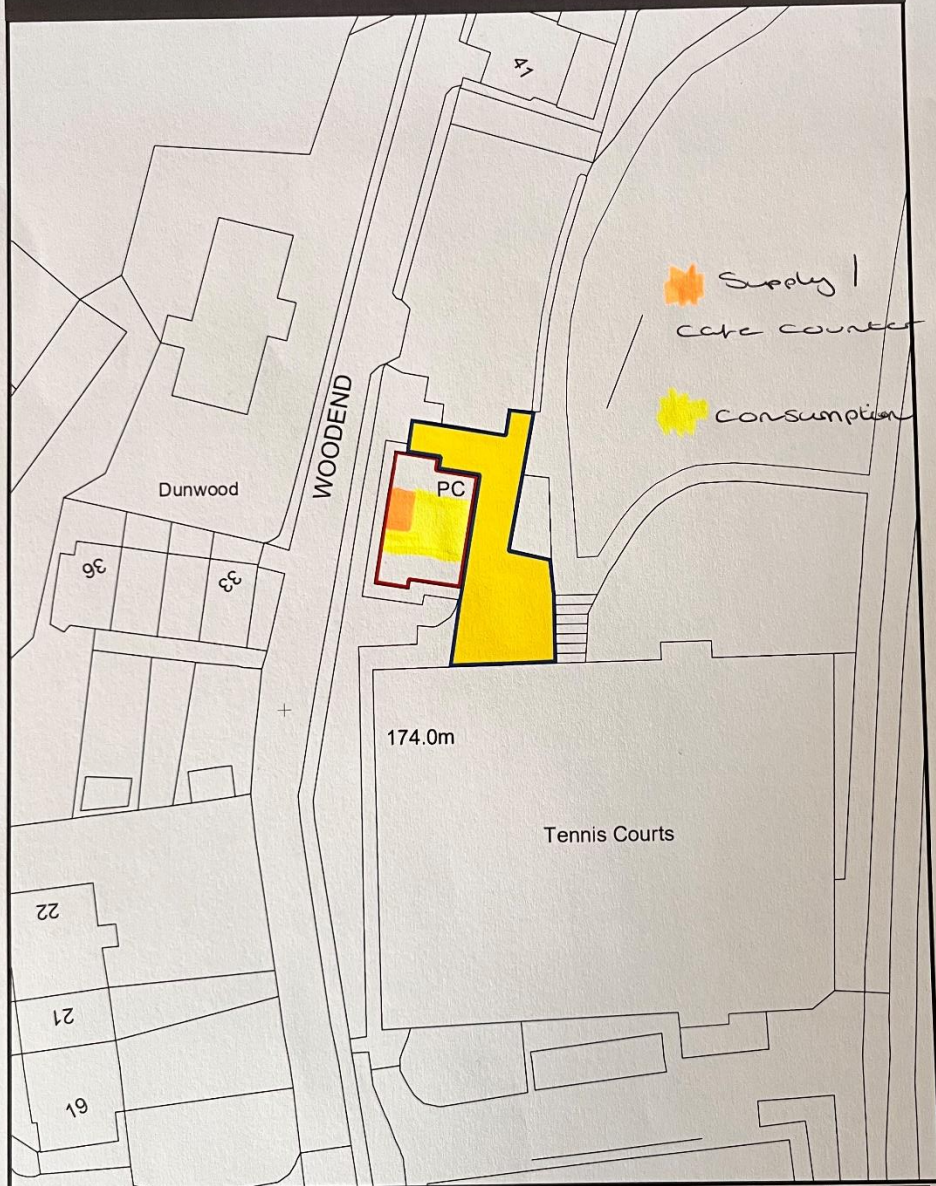

Dunwood Park Cafe

Creator: HWD

N  
↑  
Production Date: 27<sup>th</sup> July 2022  
Scale 1:500 when printed at A4  
© Crown copyright and database rights 2019  
Ordnance Survey licence 0100019668

Fire Safety equipment

Supply Area  
Canteen