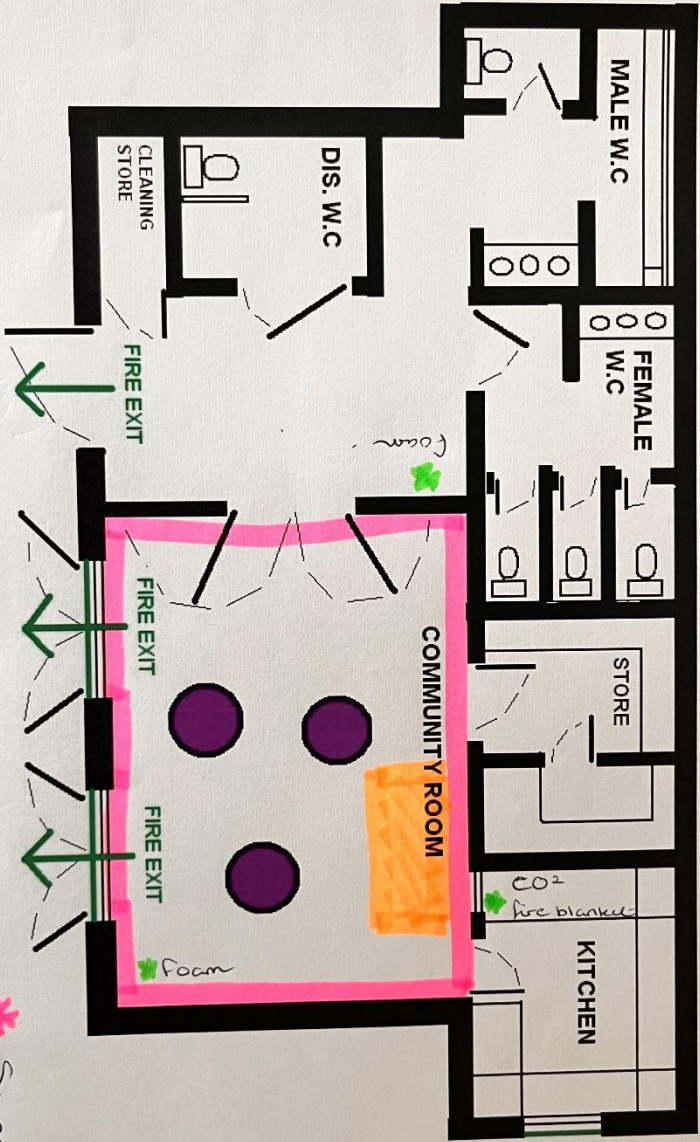

Dunwood Park Cafe

Creator: HWD

N  
↑  
Production Date: 27<sup>th</sup> July 2022  
Scale 1:500 when printed at A4  
© Crown copyright and database rights 2019  
Ordnance Survey licence 0100019668

Fire Safety equipment

Supply Area  
Canteen