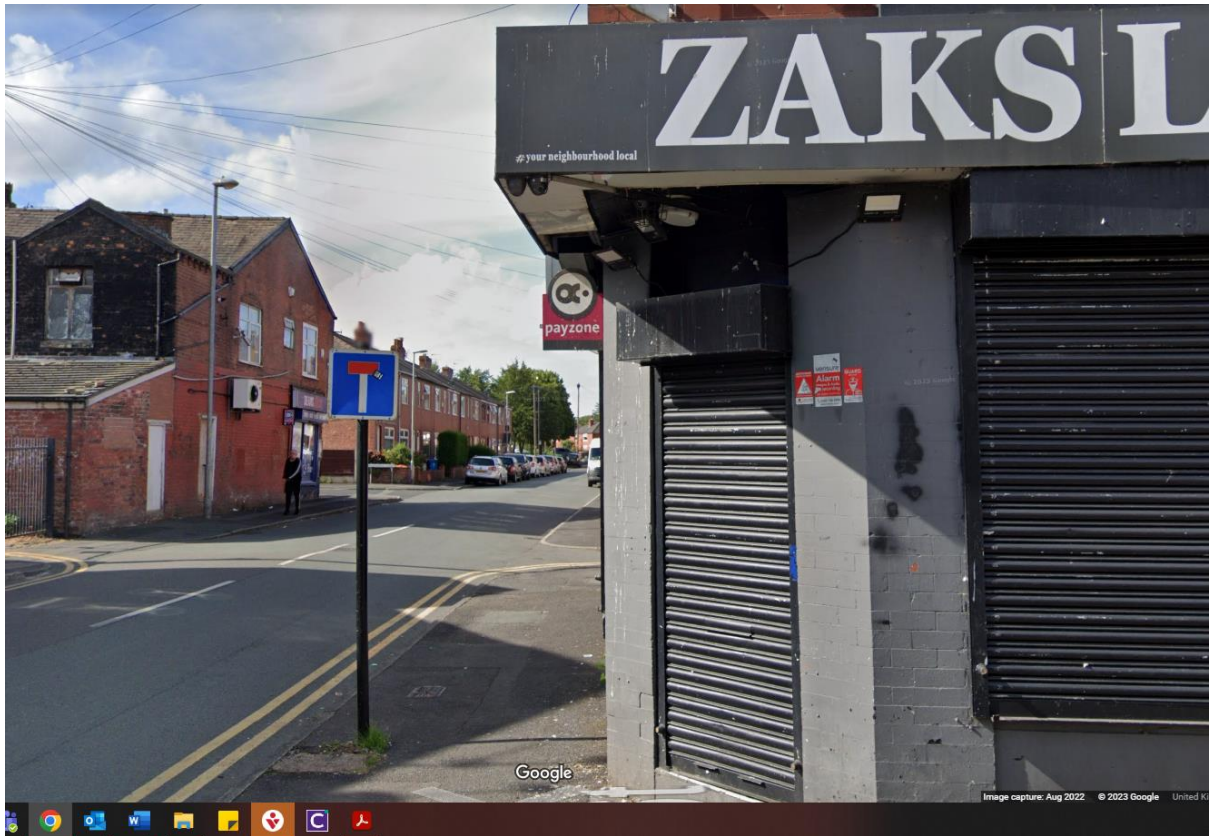

31 Hardman Lane – proposed new premises

Manwaring Street, showing the proximity of the current Dean's Local