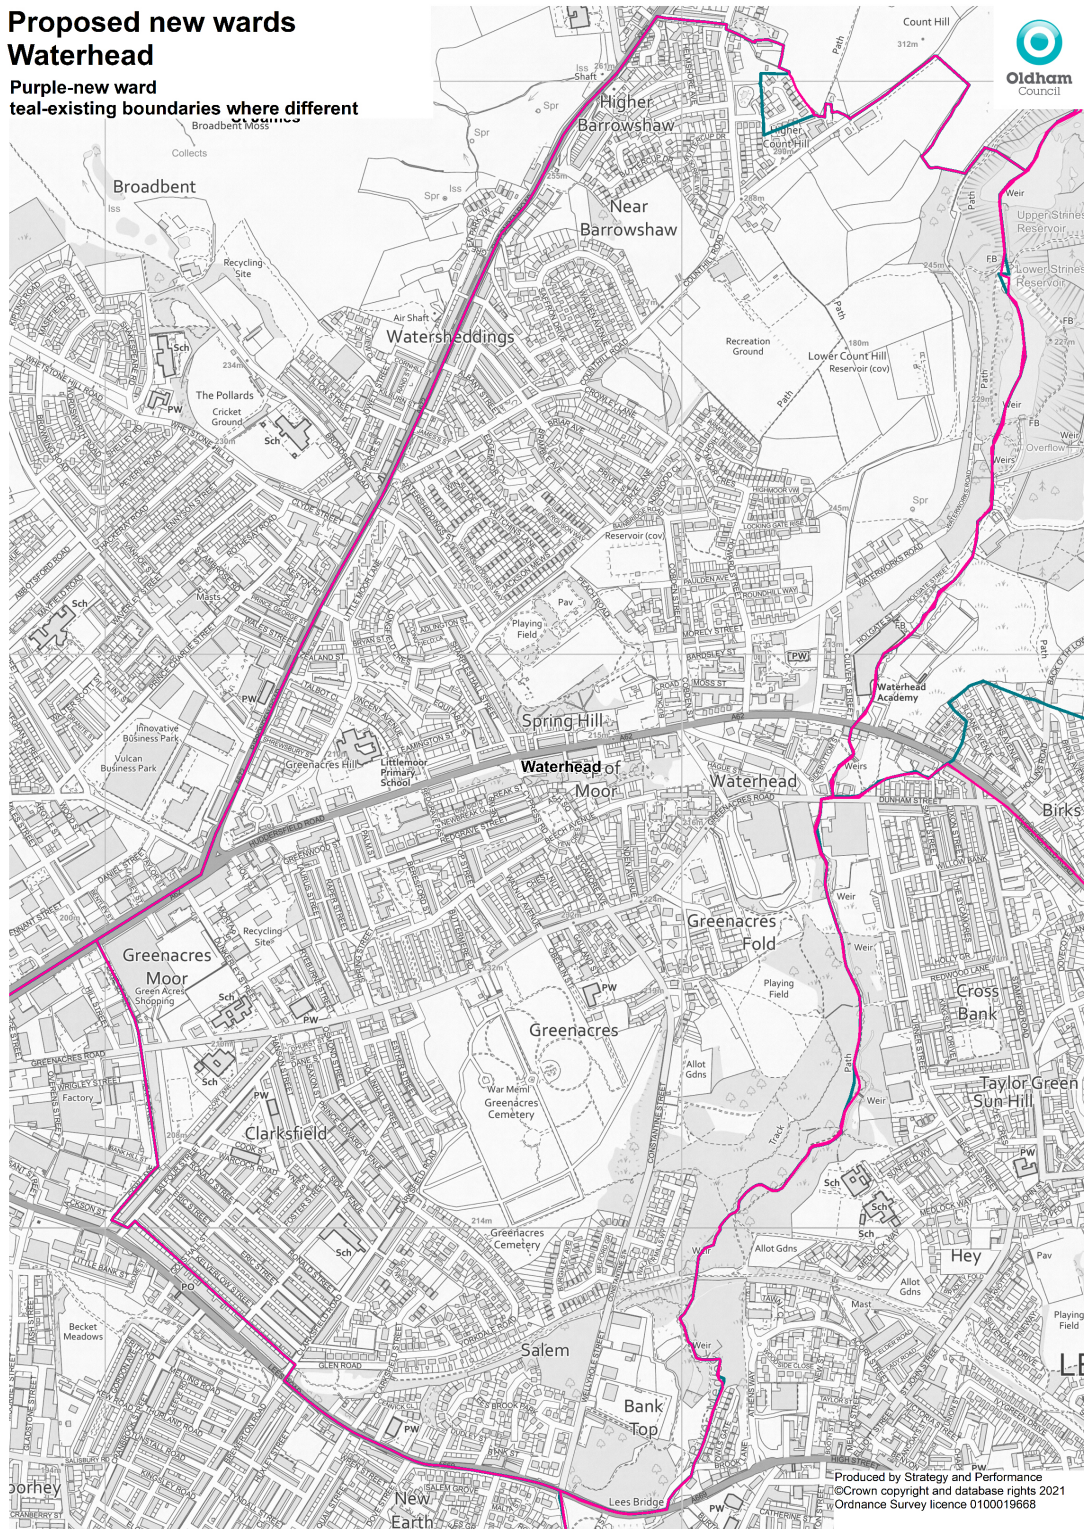

Proposed new wards
Waterhead
Purple-new ward
teal-existing boundaries where different