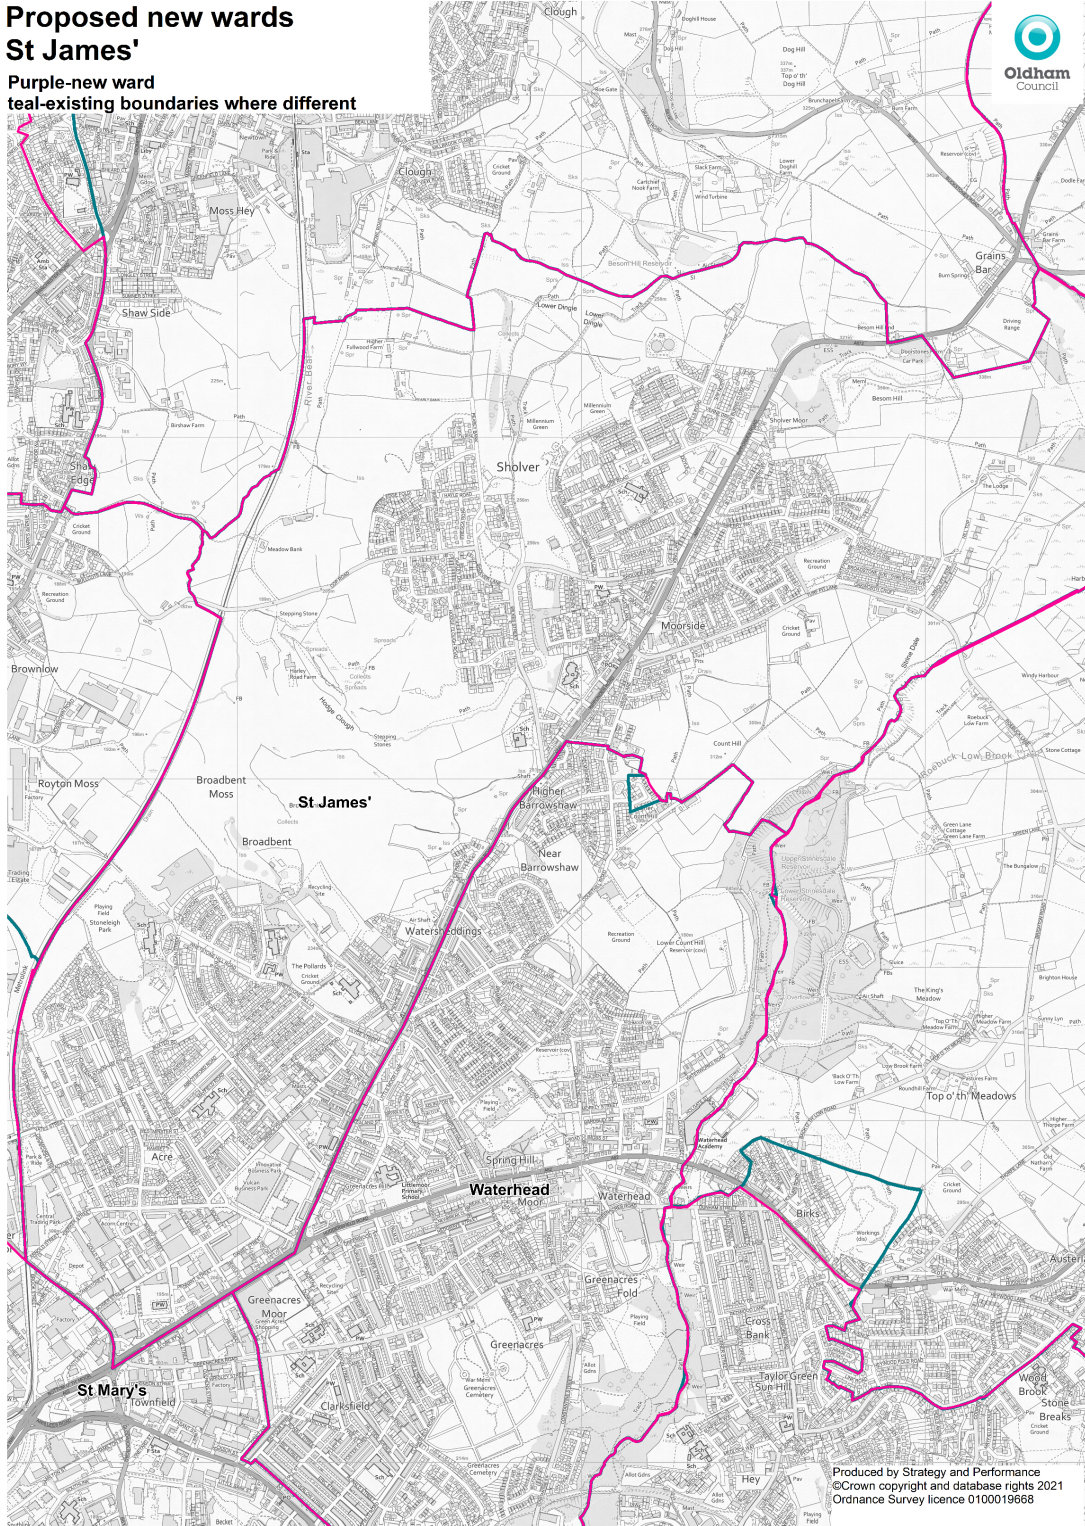

Proposed new wards St James'

Purple-new ward
teal-existing boundaries where different