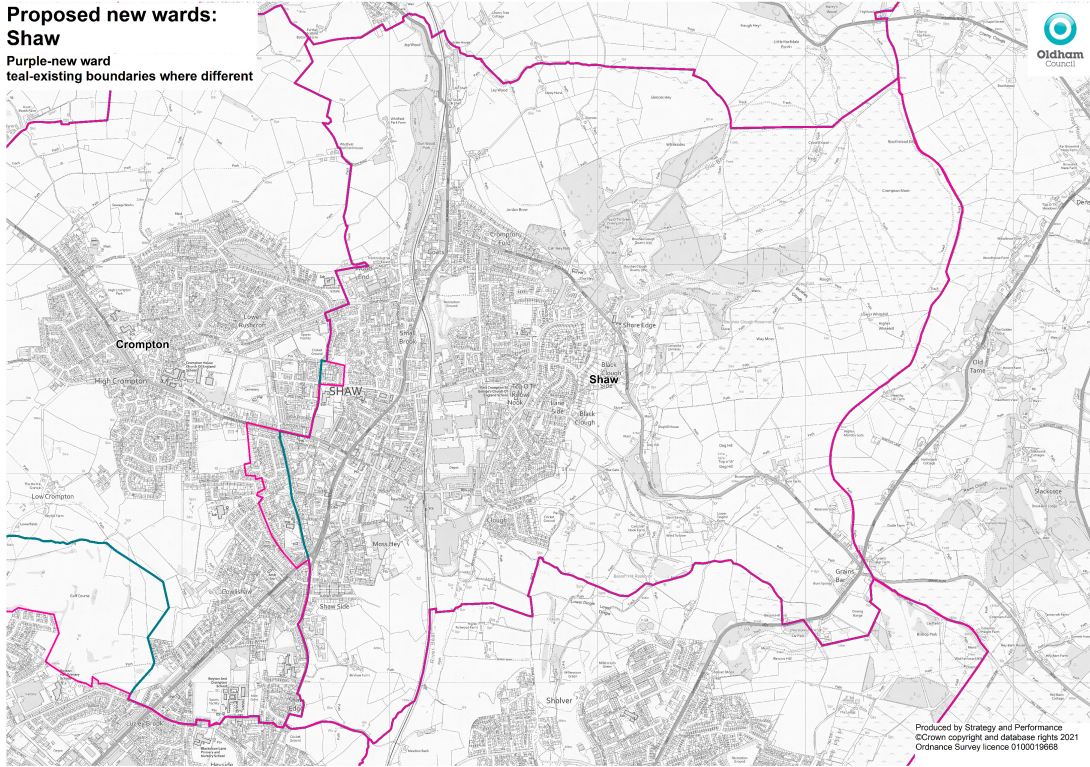

Proposed new wards:

Shaw

Purple-new ward
teal-existing boundaries where different