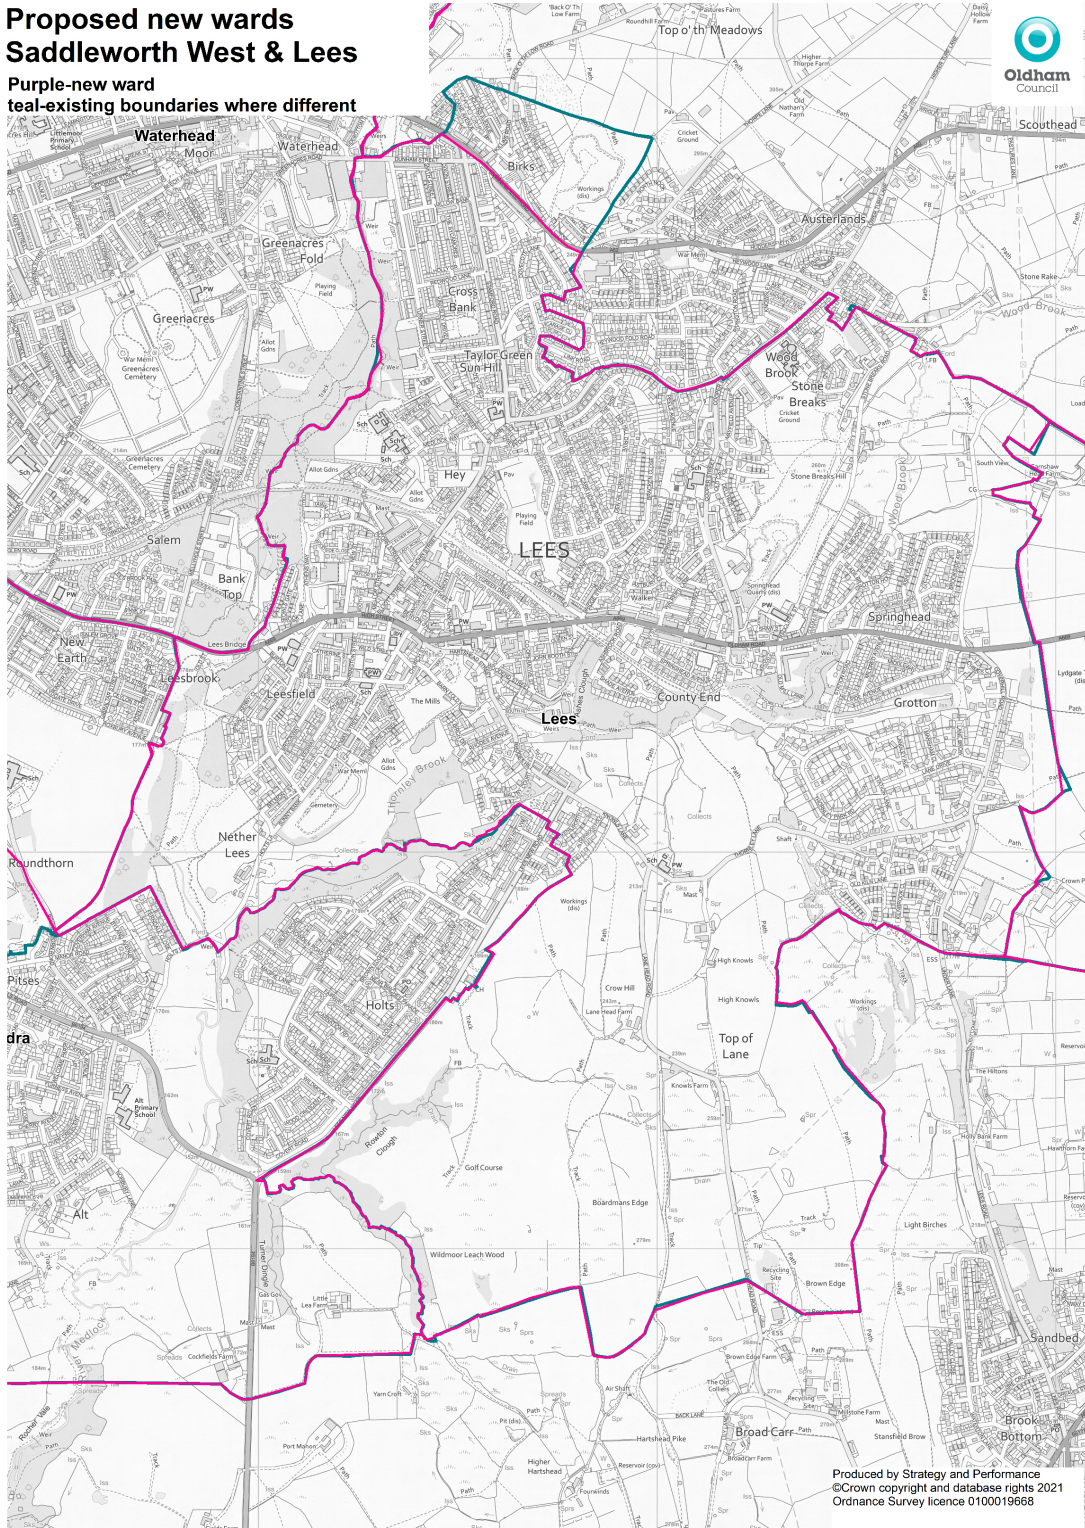

Proposed new wards Saddleworth West & Lees

Purple-new ward
teal-existing boundaries where different