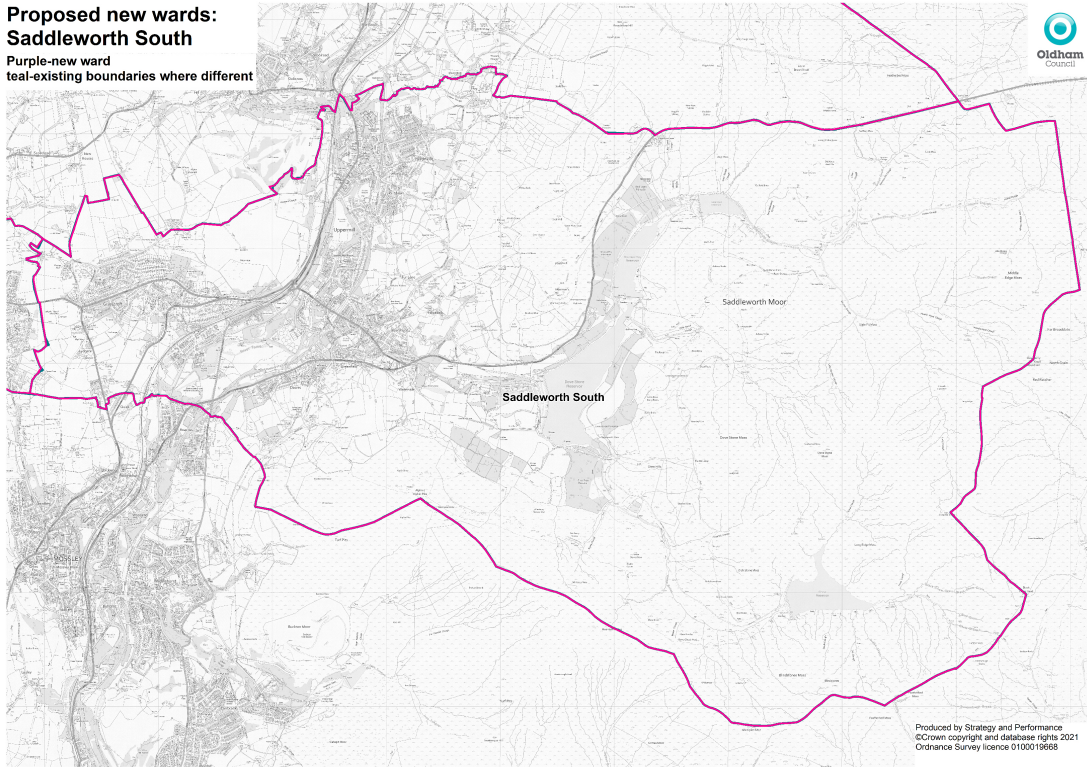

**Proposed new wards:
Saddleworth South**

Purple-new ward
teal-existing boundaries where different