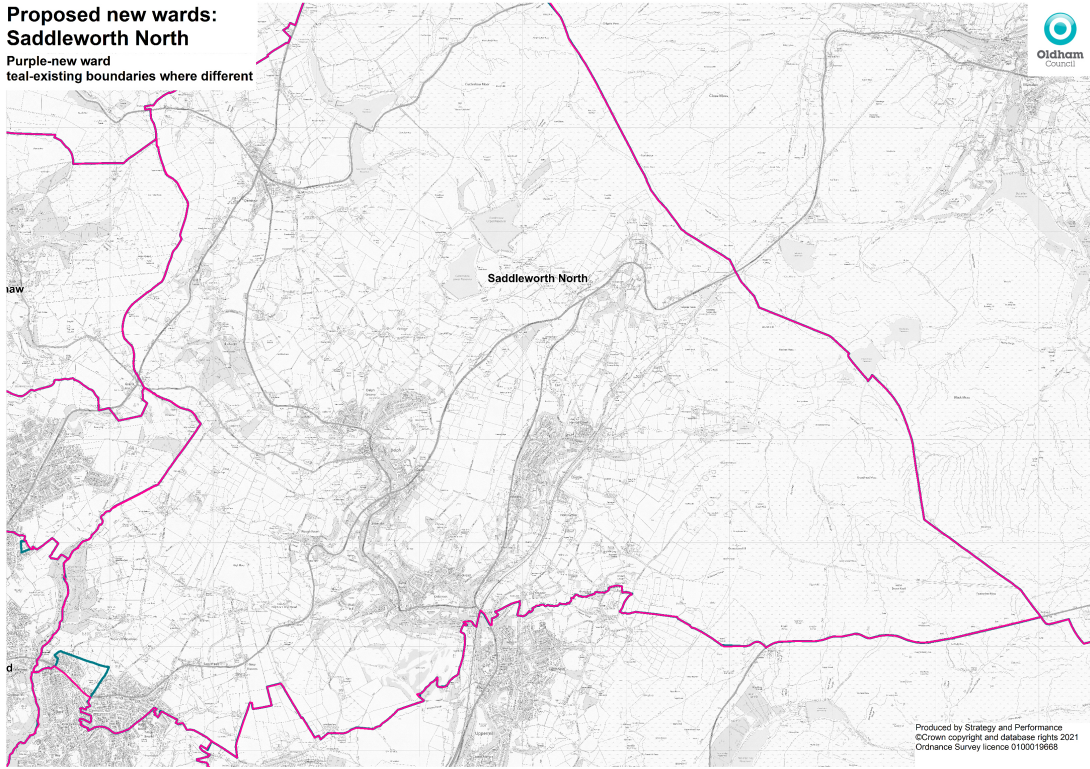

**Proposed new wards:
Saddleworth North**

Purple-new ward
teal-existing boundaries where different