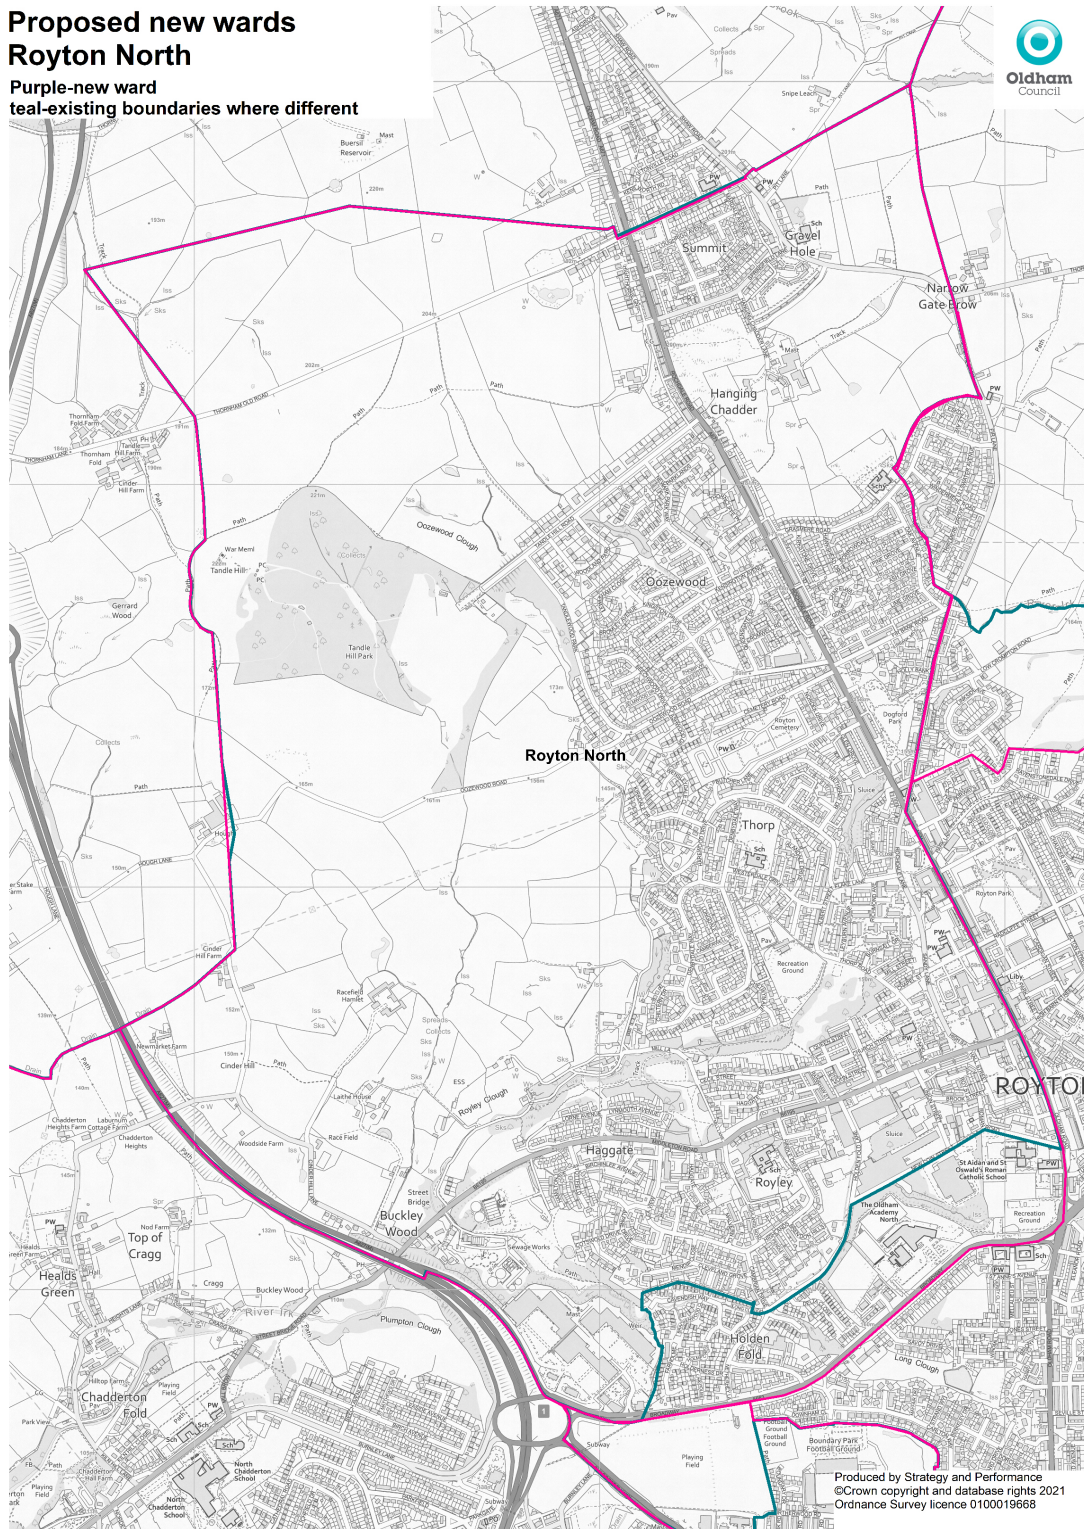

Proposed new wards
Royton North
Purple-new ward
teal-existing boundaries where different