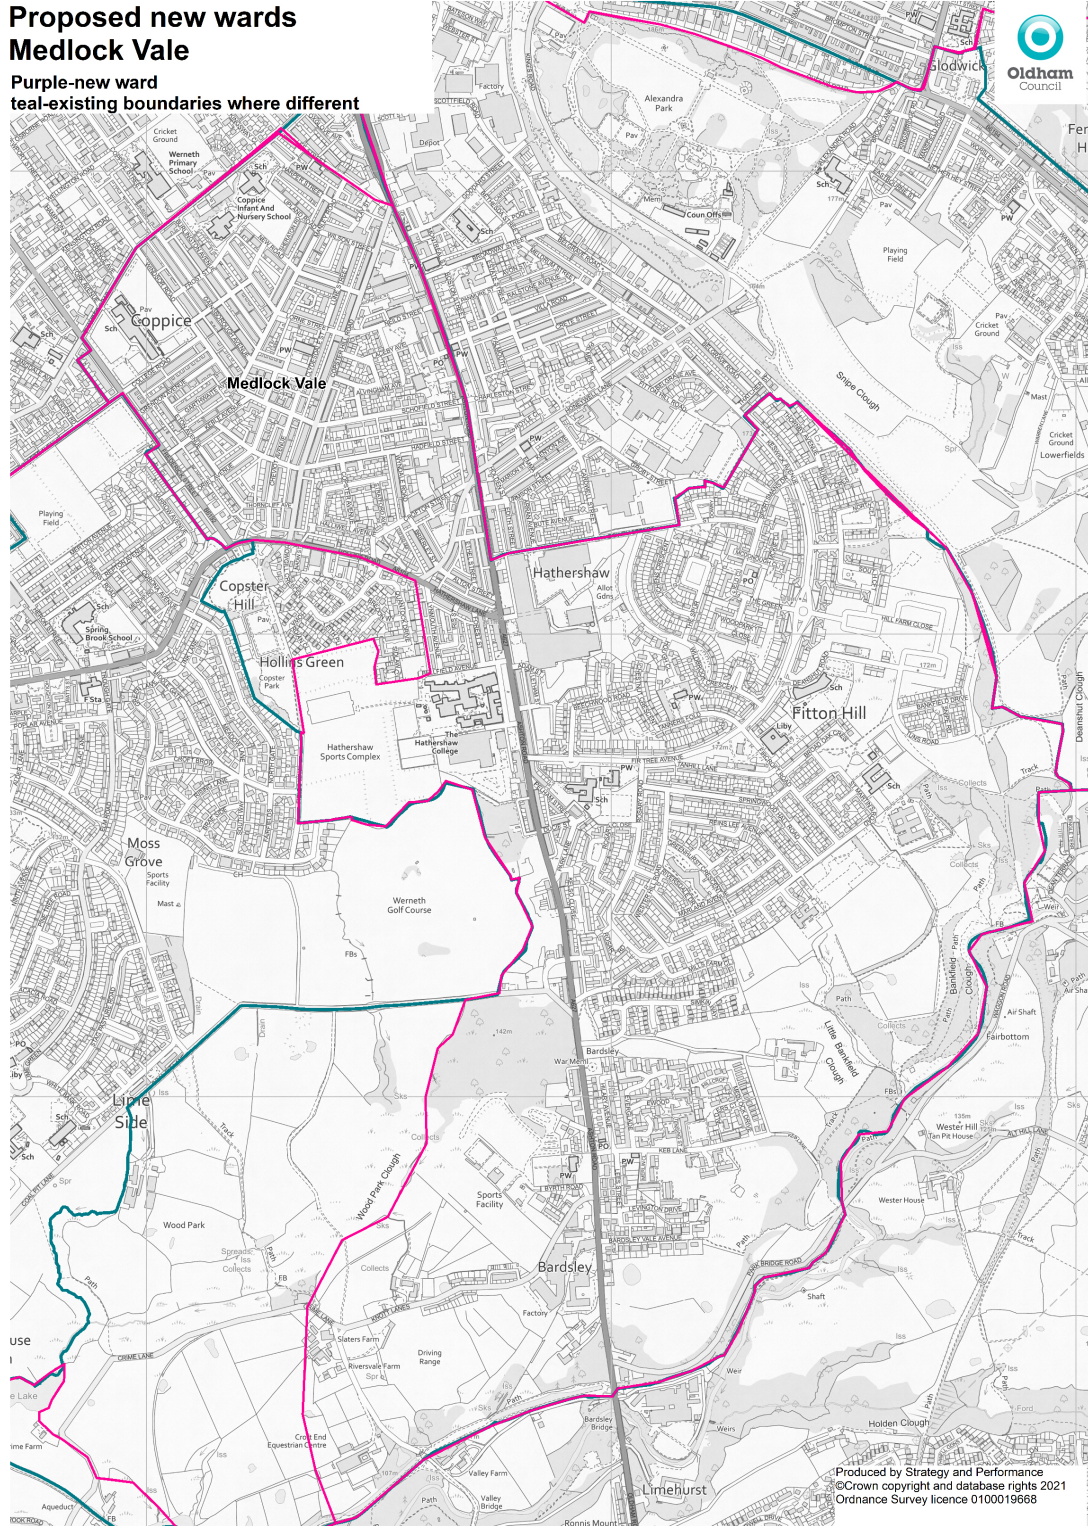

Proposed new wards
Medlock Vale
Purple-new ward
teal-existing boundaries where different