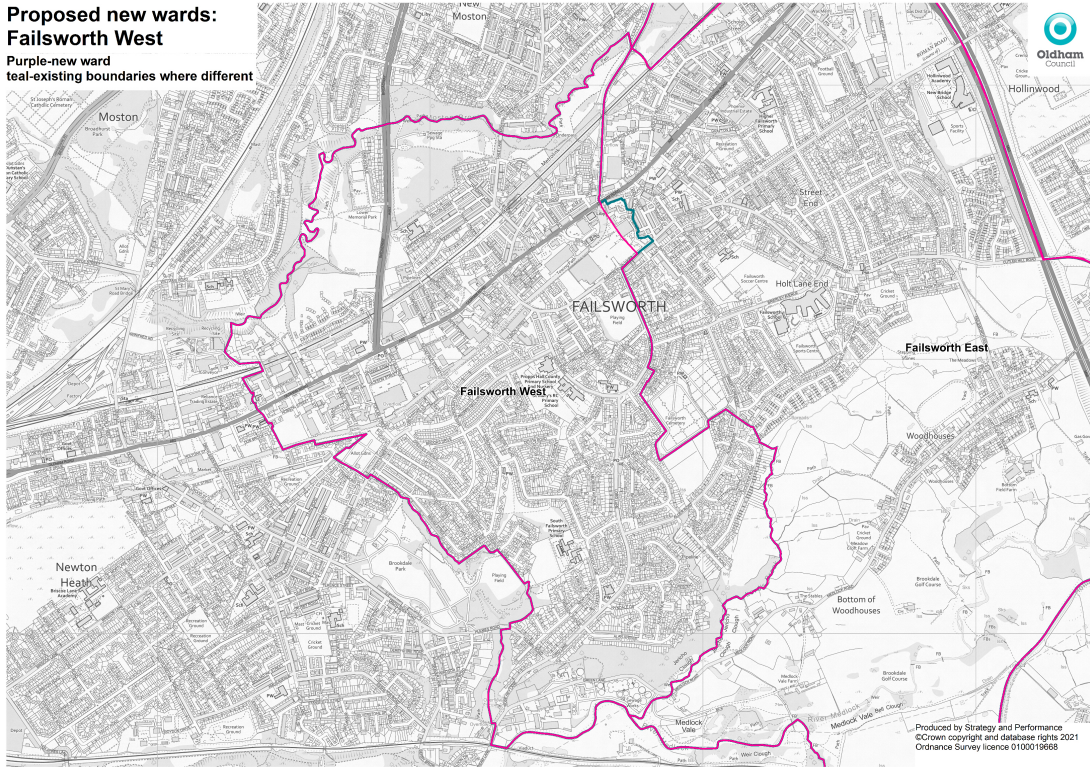

**Proposed new wards:
Failsworth West**
Purple-new ward
teal-existing boundaries where different