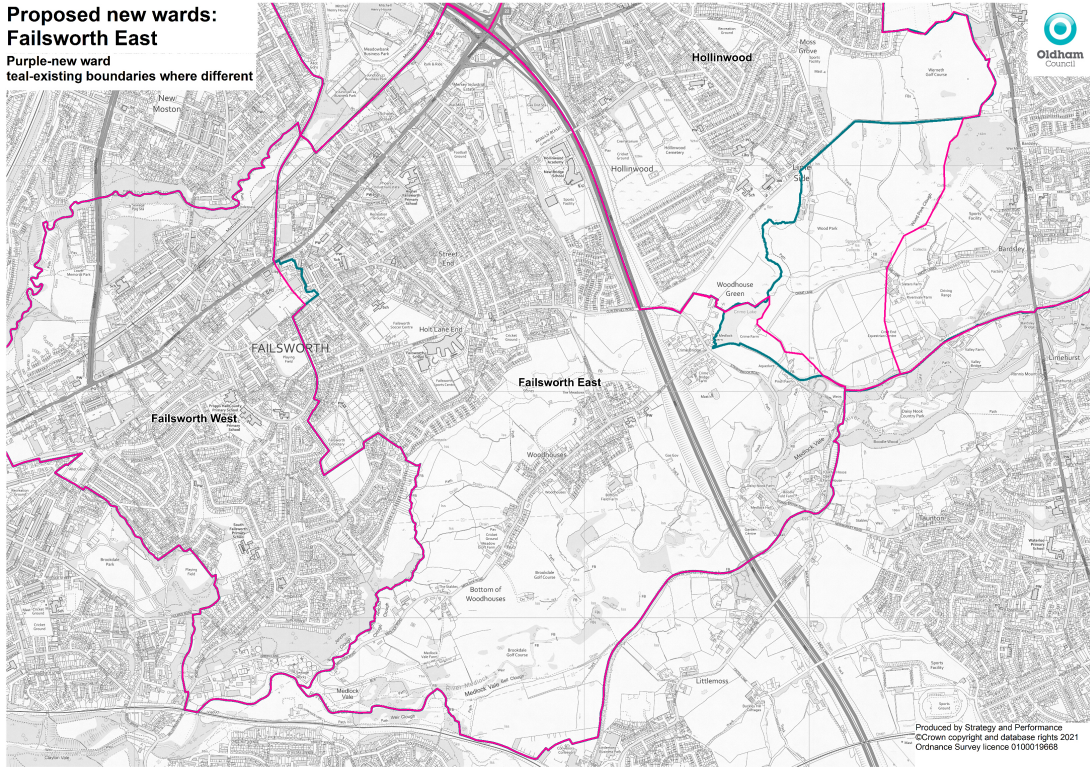

**Proposed new wards:
Failsworth East**
Purple-new ward
teal-existing boundaries where different