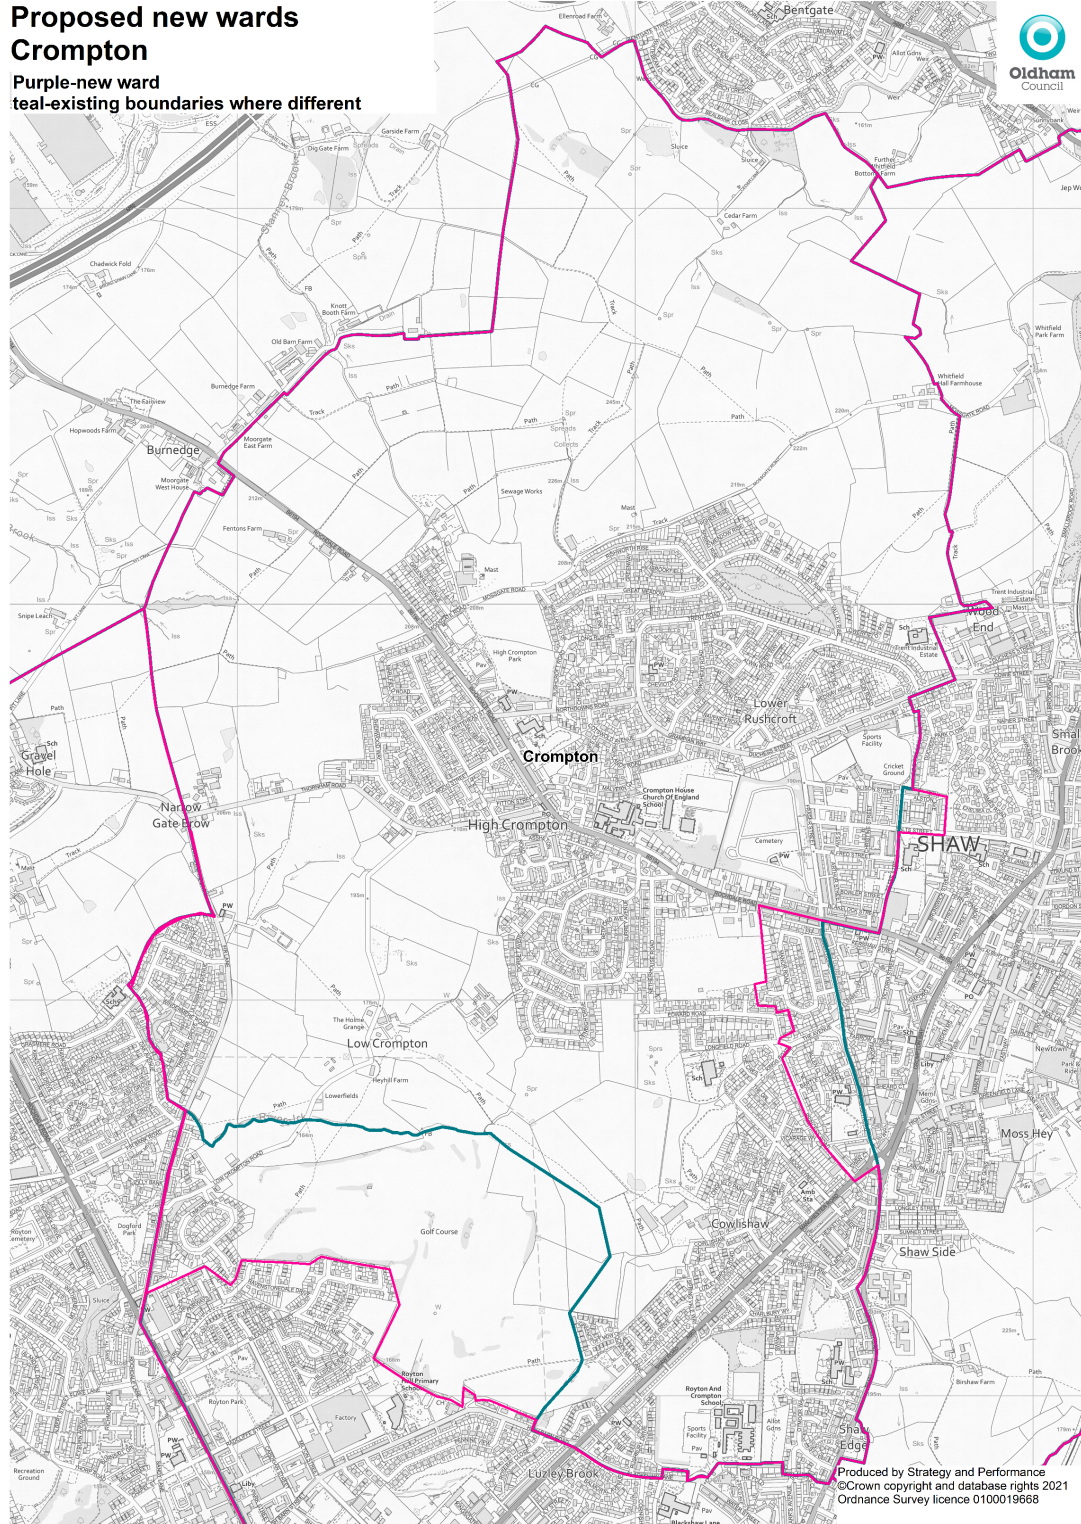

Proposed new wards Crompton

Purple-new ward
teal-existing boundaries where different