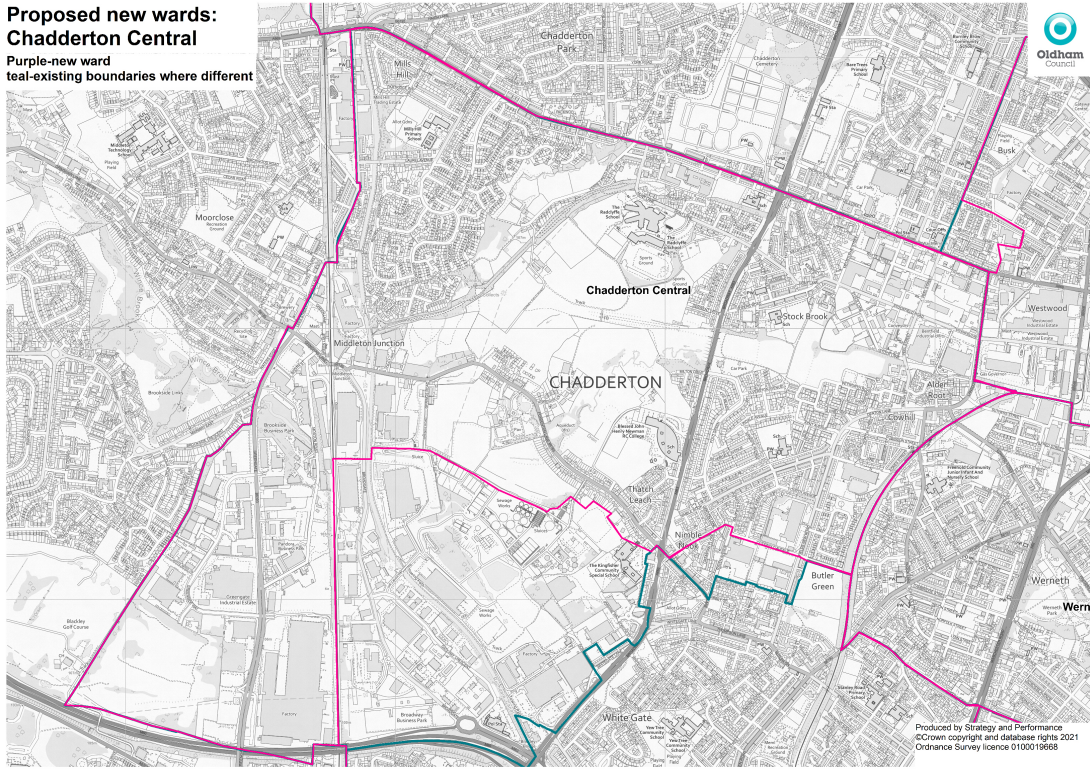

**Proposed new wards:
Chadderton Central**
Purple-new ward
teal-existing boundaries where different