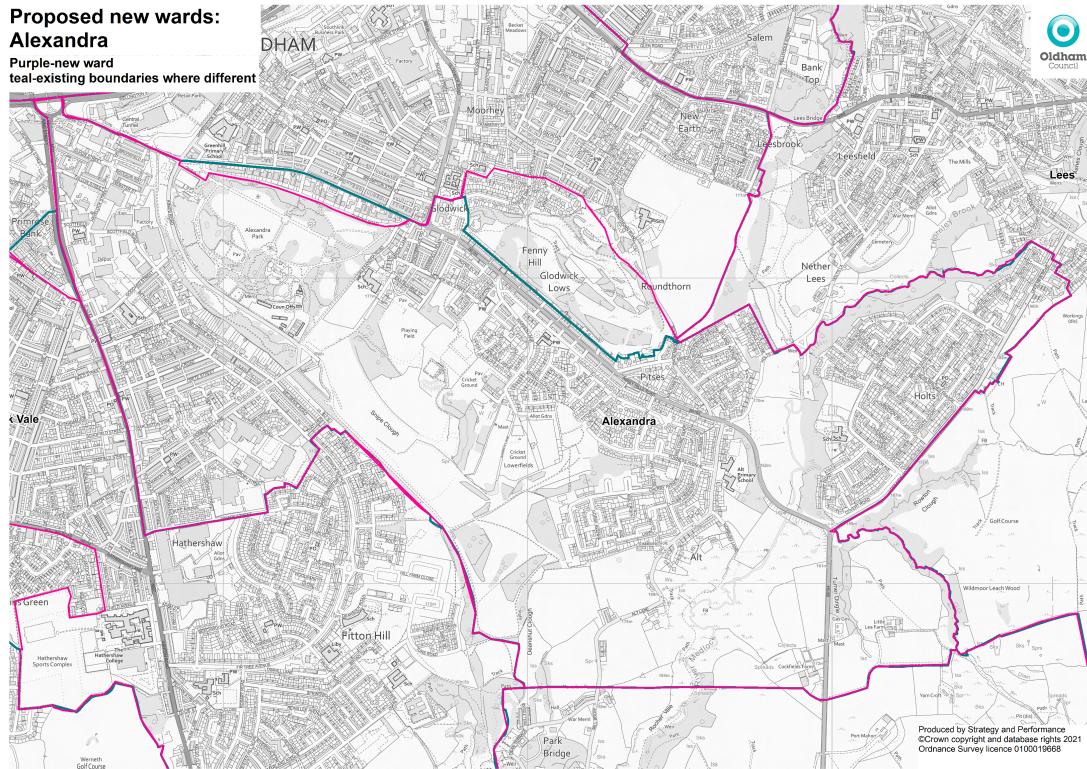

Proposed new wards:

Alexandra

Purple-new ward
teal-existing boundaries where different