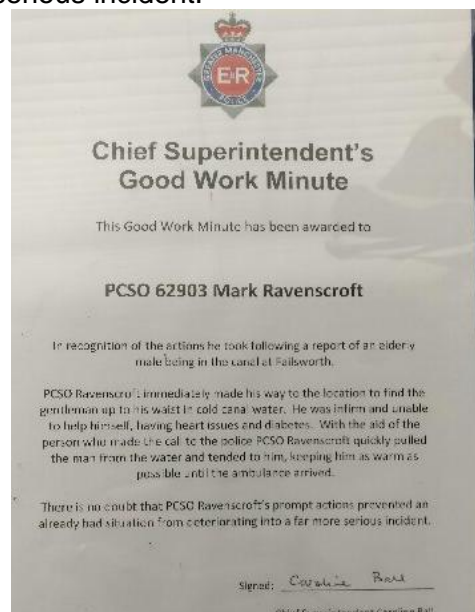

Failsworth, Hollinwood & Limeside - Good Arrests

Burglary Dwelling

A 40 year male was charged with burglary in Failsworth

Burglary Other Than A Dwelling

A 31 year old male charged and decision pending following a burglary other than dwelling.

Robbery

Two males aged 18 & 20 years charged with personal robbery

Two males aged 32 & 50 years charged and decision pending following a business robbery

Good News

Chief Superintendents Good Work Minute Award – Pcso Mark Ravenscroft

Congratulations to Failsworth Pcso Mark Ravenscroft

Pcso Mark Ravenscroft was awarded a 'Chief Superintendents Good Work Minute', in recognition of the actions he took following a report of an elderly male being in the canal at Failsworth.

Mark immediately made his way to the location to find the gentleman up to his waist in cold canal water. He was infirm and unable to help himself, having heart issues and diabetes. With the aid of the person who made the call to the police Pcso Ravenscroft quickly pulled the man from the water and tended to him, keeping him as warm as possible until the ambulance arrived.

There is no doubt that that Marks prompt actions prevented an already bad situation from deteriorating into a far more serious incident.